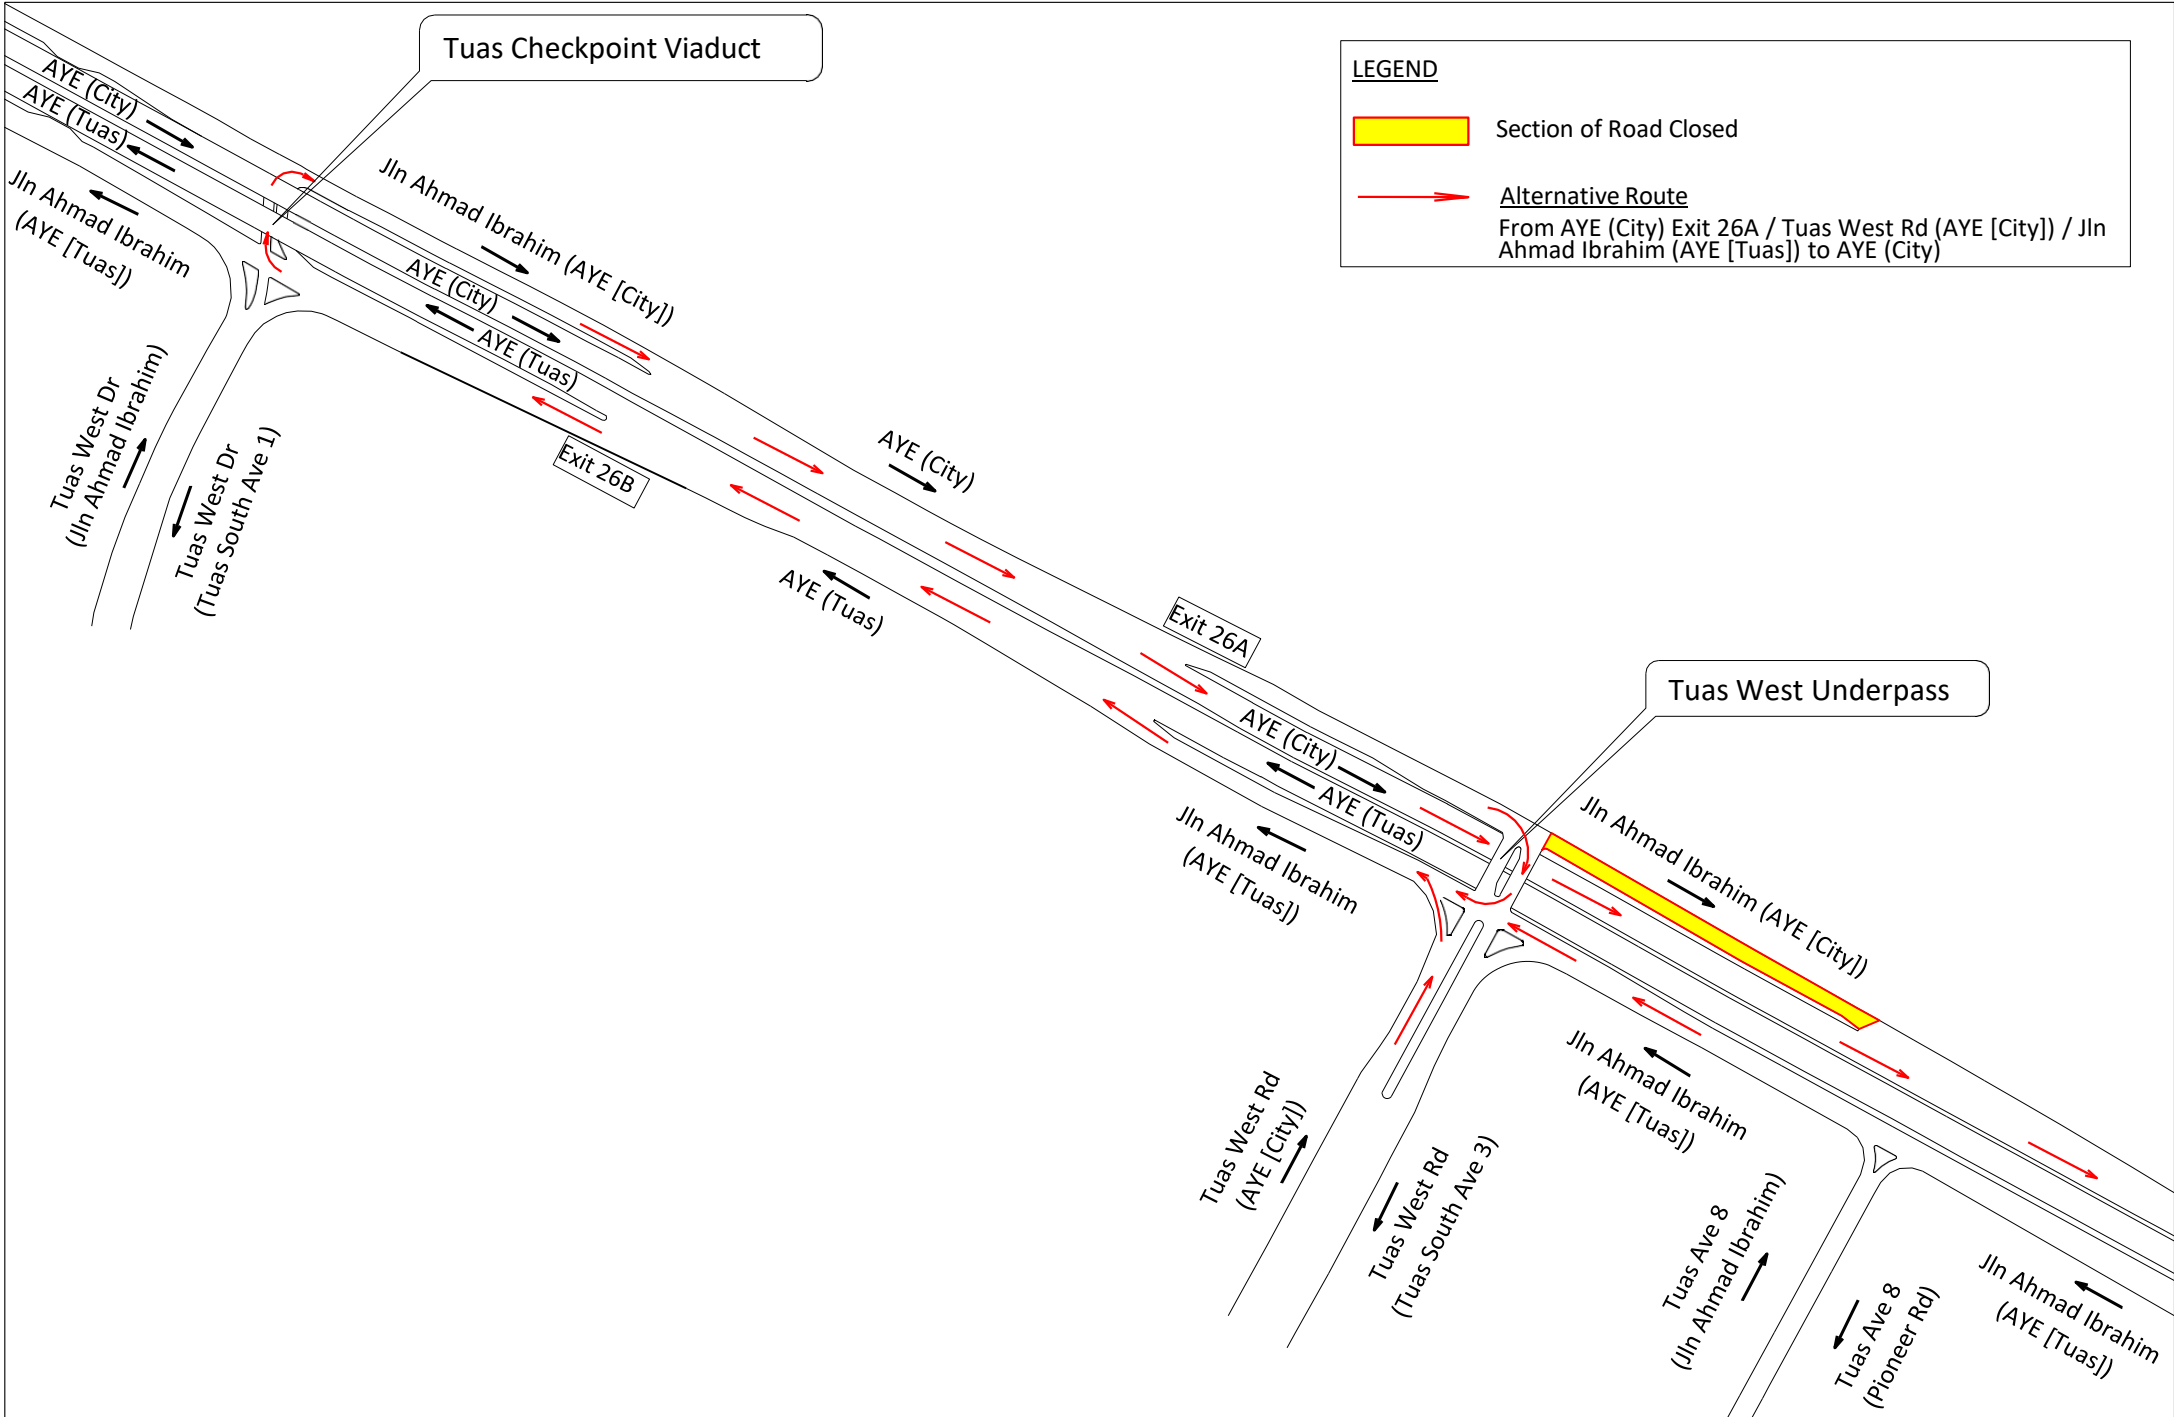

19 May 2026 to 21 May 2026
01.00am to 05.00am (daily)

LEGEND

-  Section of Road Closed
-  Alternative Route
From AYE (City) Exit 26A / Tuas West Rd (AYE [City]) / Jln Ahmad Ibrahim (AYE [Tuas]) to AYE (City)